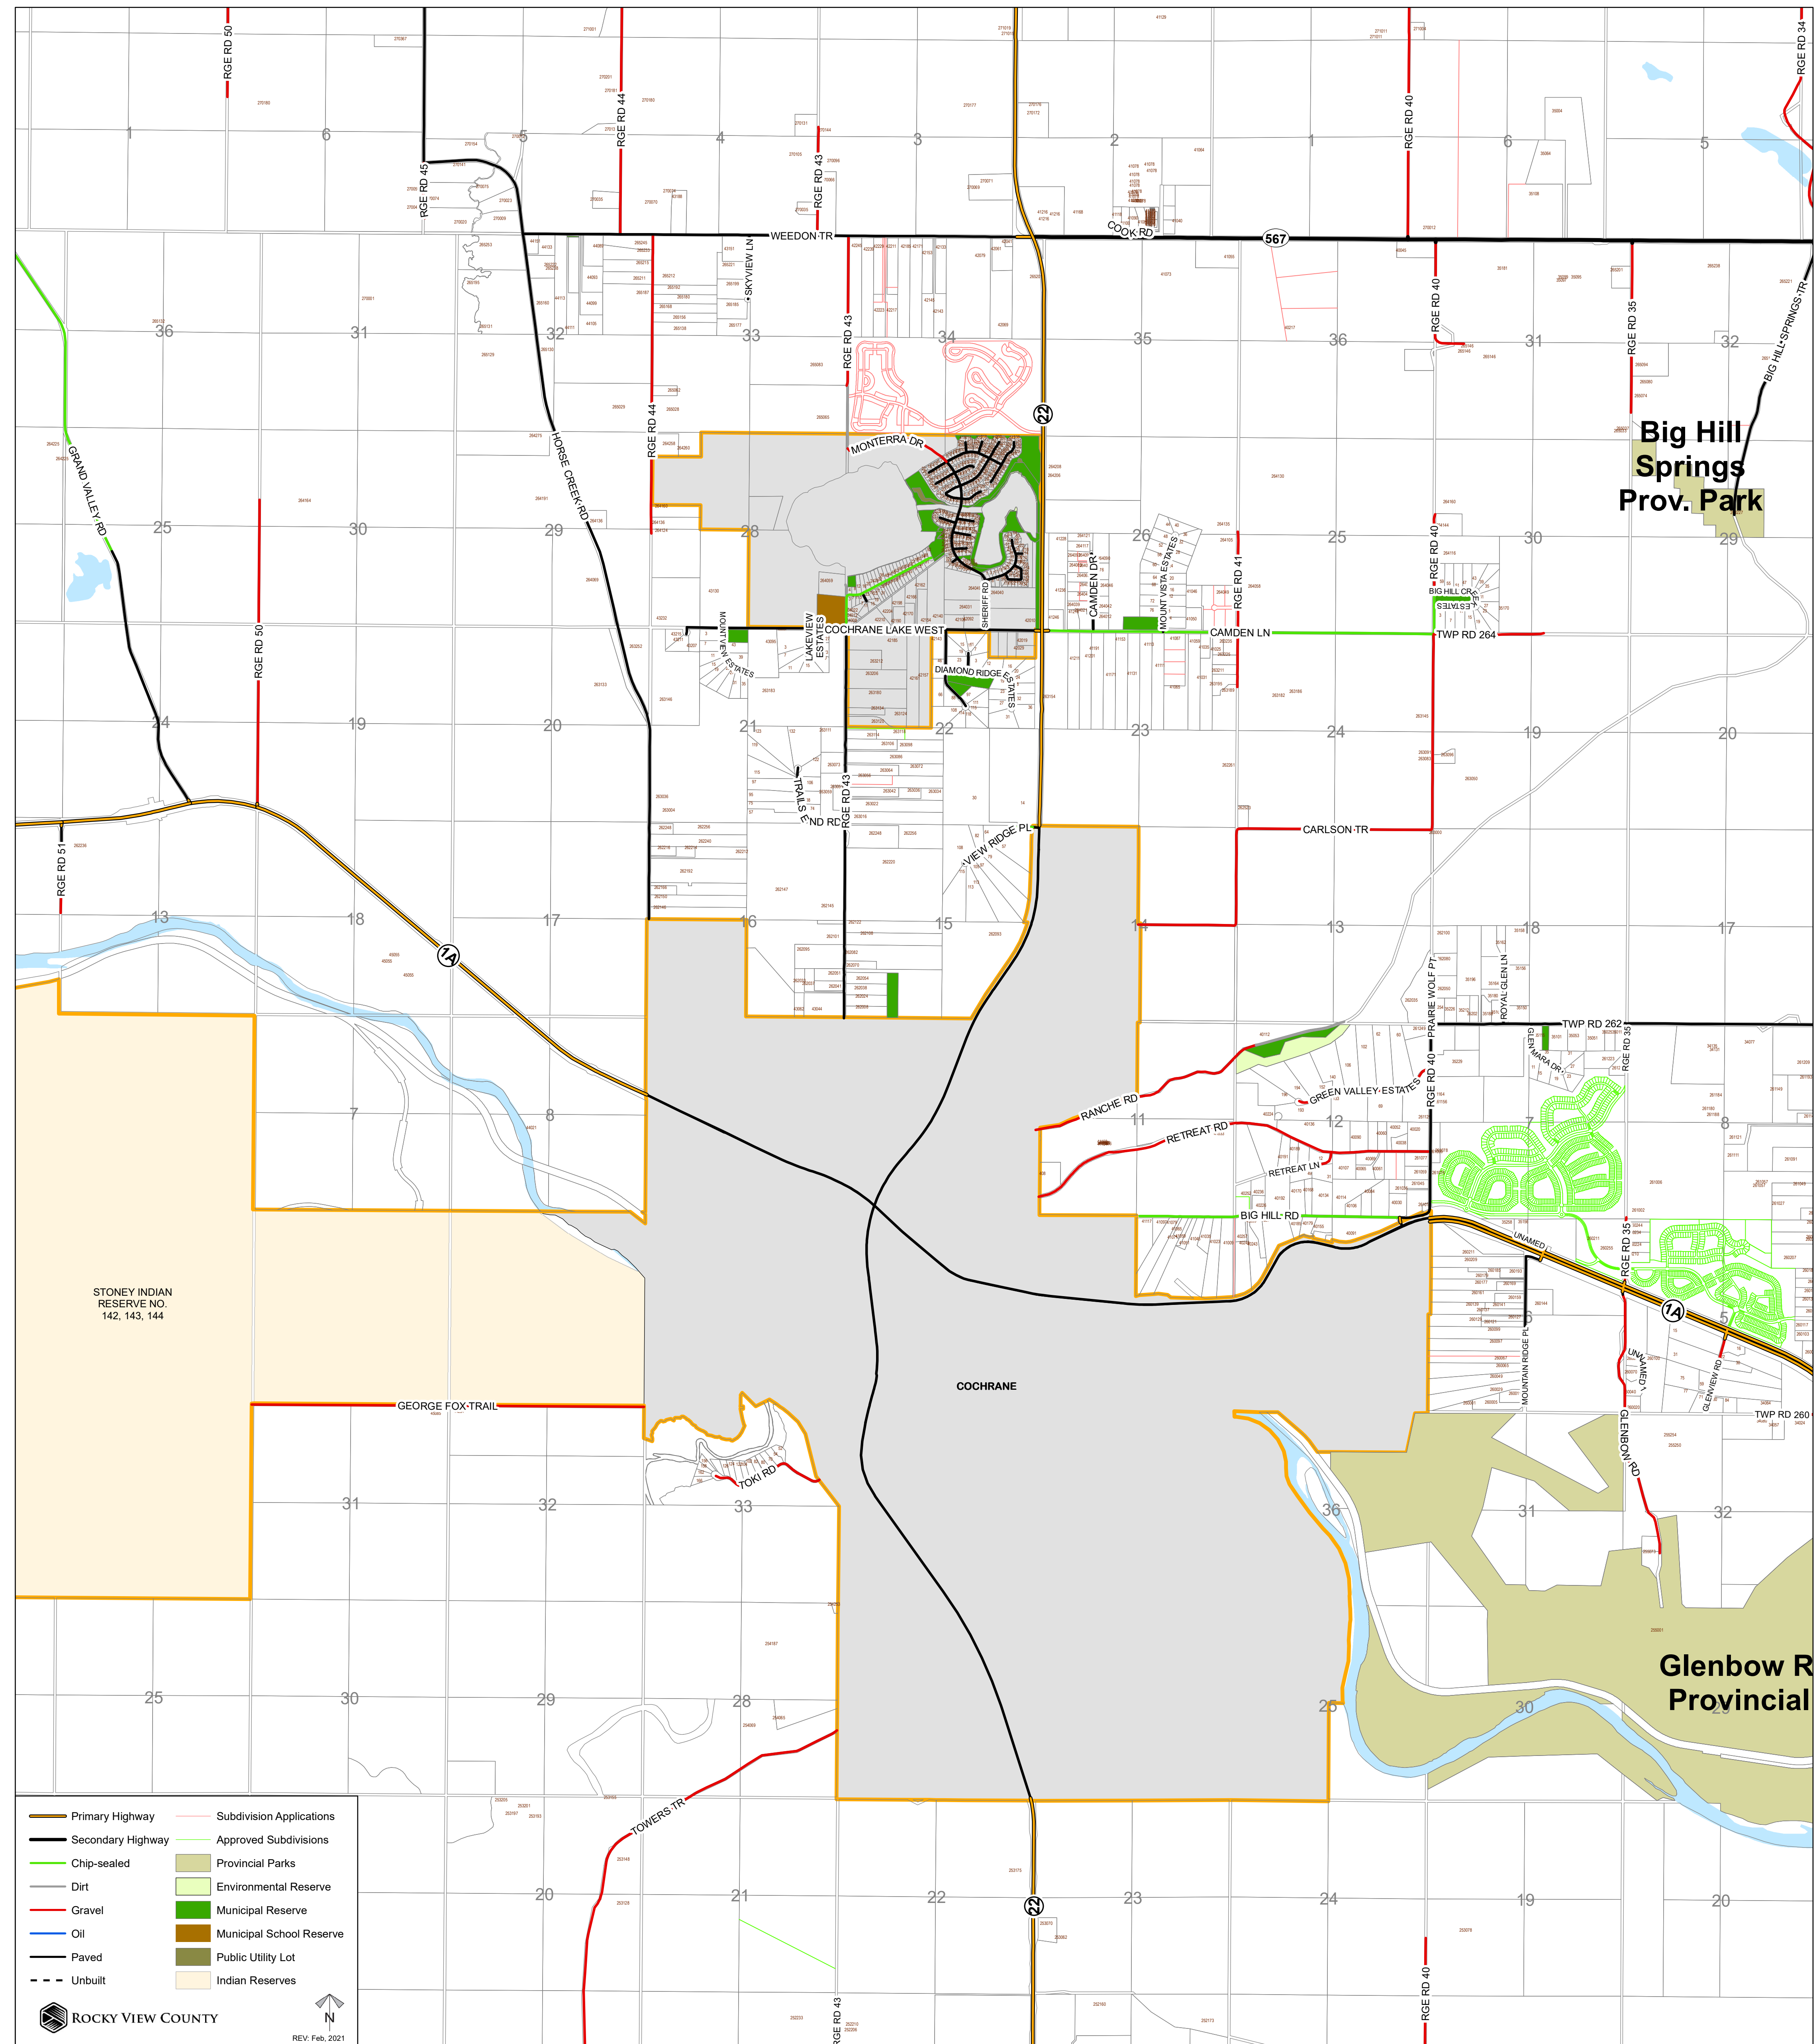

# COCHRANE AREA

**Big Hill Springs  
Prov. Park**

**Glenbow R  
Provincial**

- Primary Highway
- Secondary Highway
- Chip-sealed
- Dirt
- Gravel
- Oil
- Paved
- - - Unbuilt
- Subdivision Applications
- Approved Subdivisions
- Provincial Parks
- Environmental Reserve
- Municipal Reserve
- Municipal School Reserve
- Public Utility Lot
- Indian Reserves