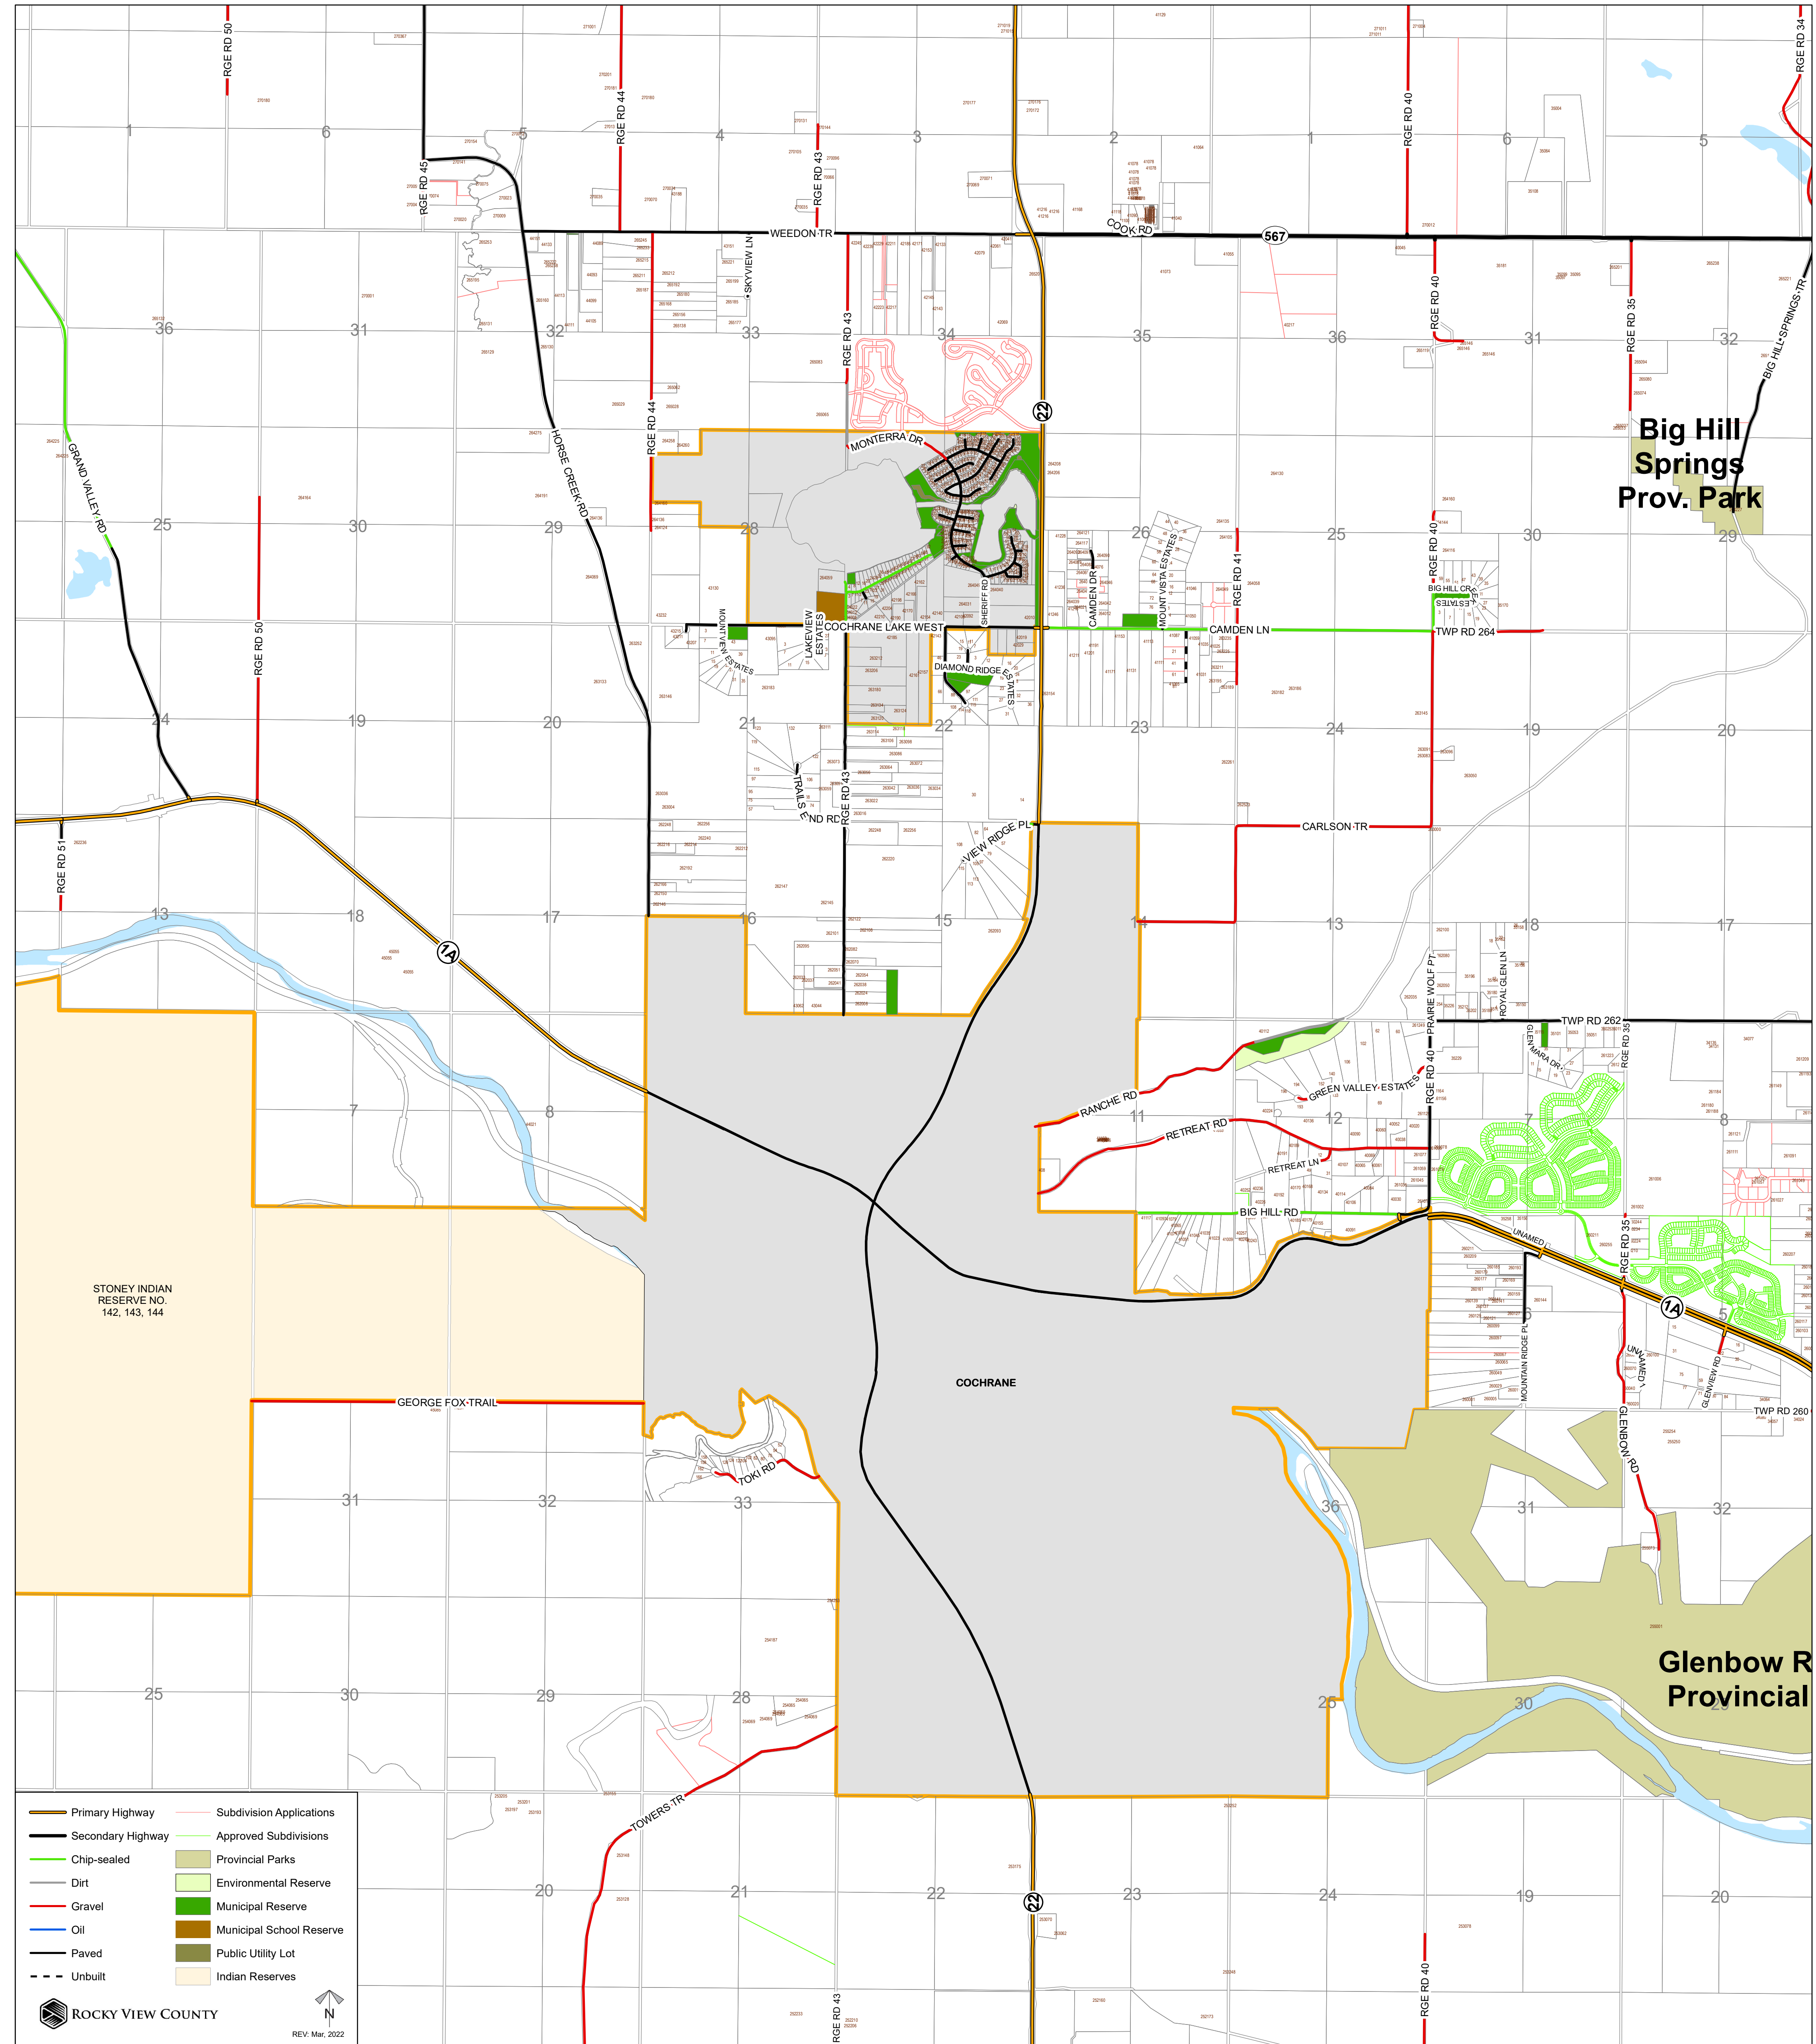

# COCHRANE AREA

**Big Hill Springs  
Prov. Park**

**Glenbow R  
Provincial**

- Primary Highway
- Secondary Highway
- Chip-sealed
- Dirt
- Gravel
- Oil
- Paved
- - - Unbuilt
- Subdivision Applications
- Approved Subdivisions
- Provincial Parks
- Environmental Reserve
- Municipal Reserve
- Municipal School Reserve
- Public Utility Lot
- Indian Reserves