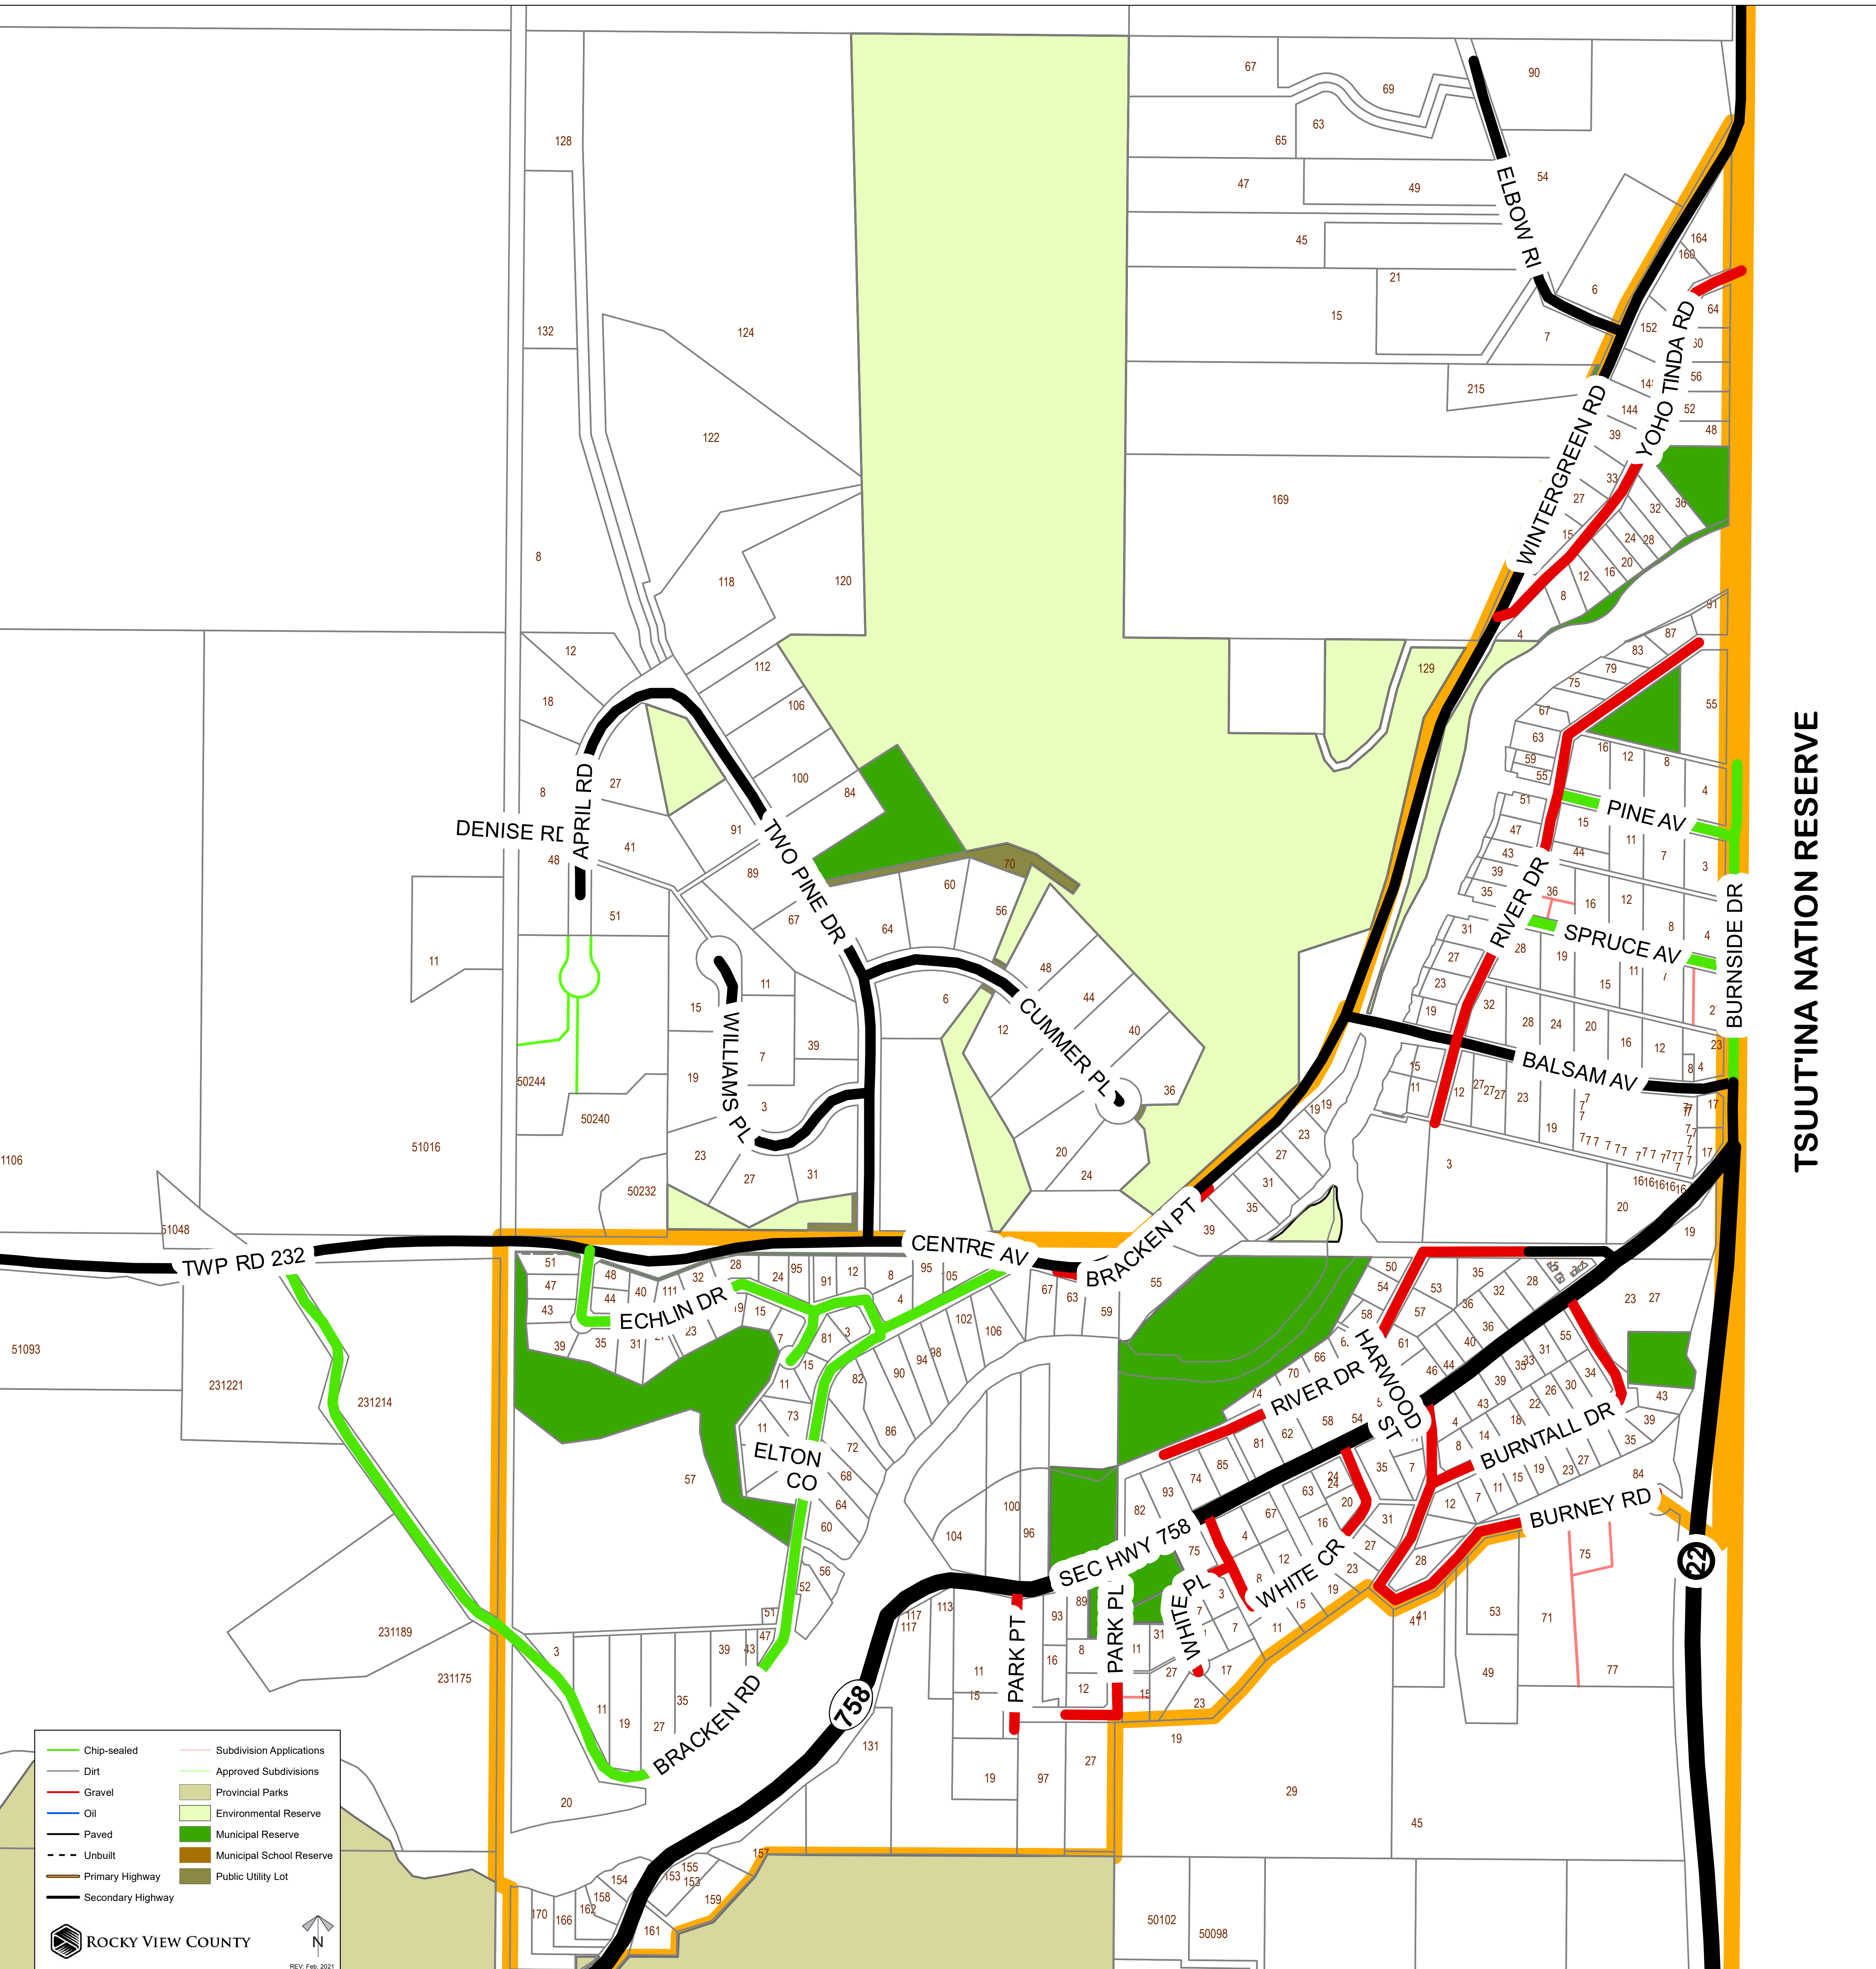

HAMLET OF BRAGG CREEK

TSUUT'INA NATION RESERVE

- | | |
|-------------------|--------------------------|
| Chip-sealed | Subdivision Applications |
| Dirt | Approved Subdivisions |
| Gravel | Provincial Parks |
| Oil | Environmental Reserve |
| Paved | Municipal Reserve |
| Unbuilt | Municipal School Reserve |
| Primary Highway | Public Utility Lot |
| Secondary Highway | |

ROCKY VIEW COUNTY

REV: FEB, 2021