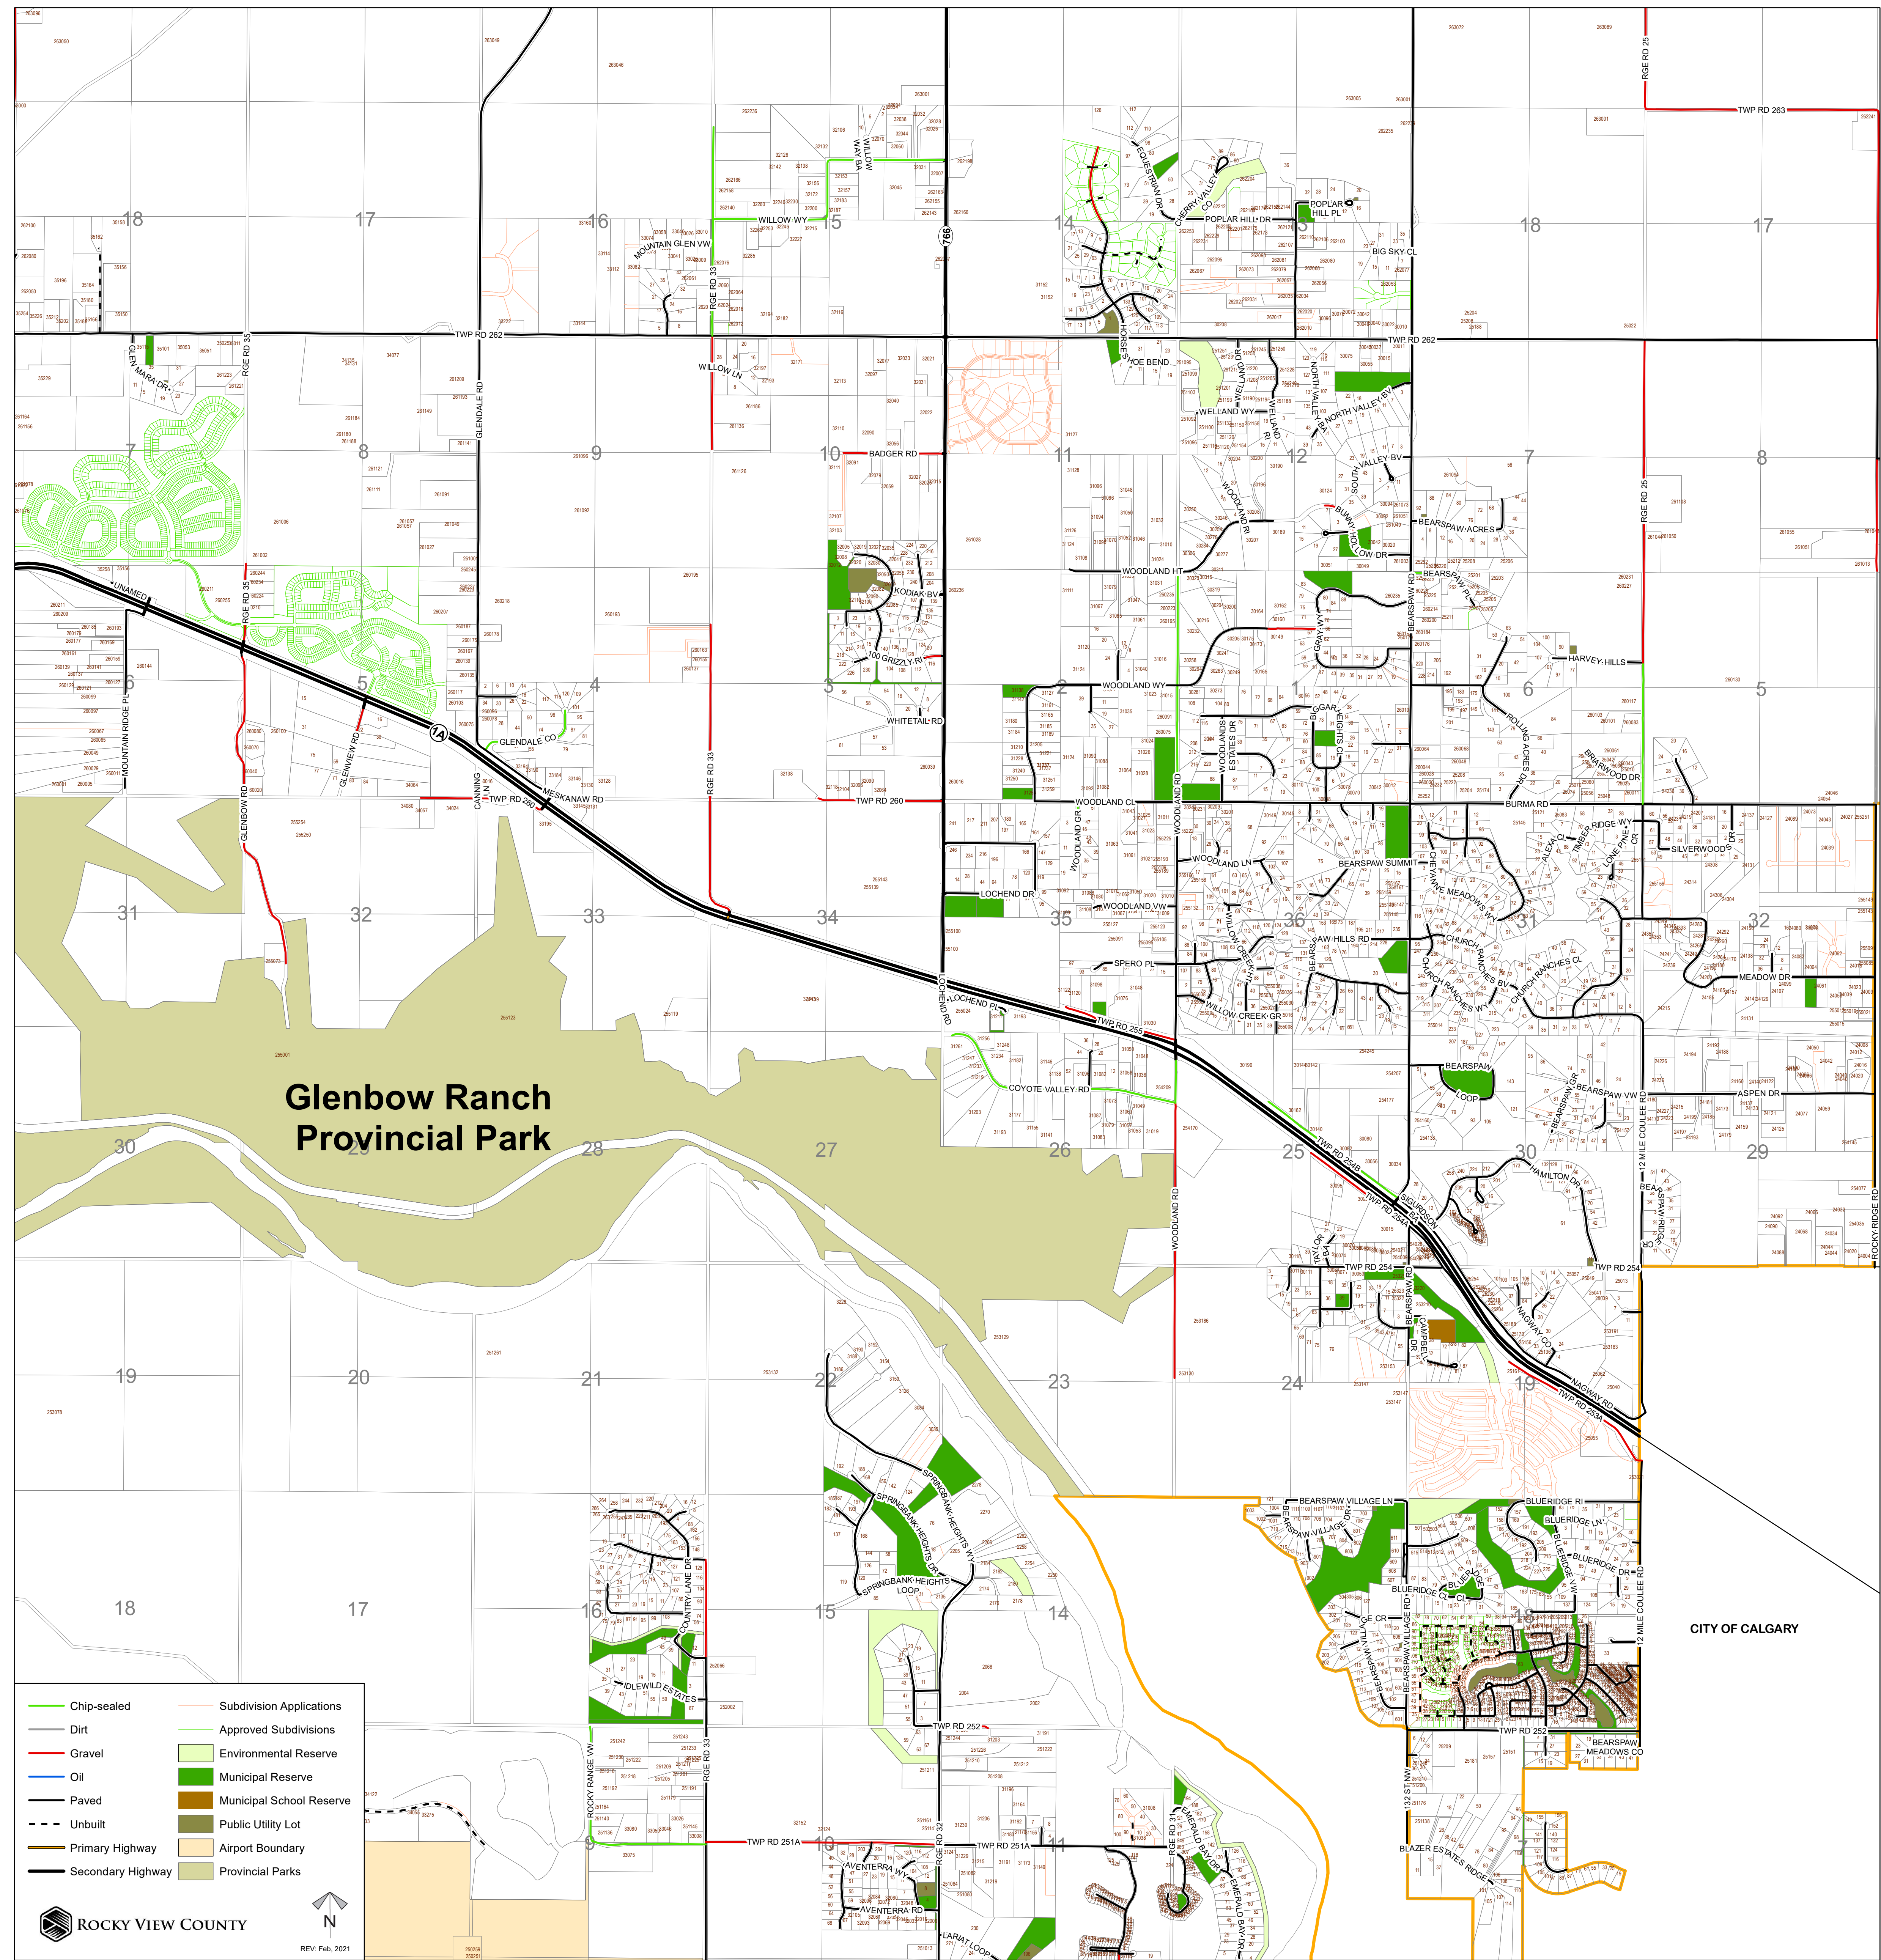

# BEARSPAW AREA MAP

**Glenbow Ranch  
Provincial Park**

**CITY OF CALGARY**

- |                   |                          |
|-------------------|--------------------------|
| Chip-sealed       | Subdivision Applications |
| Dirt              | Approved Subdivisions    |
| Gravel            | Environmental Reserve    |
| Oil               | Municipal Reserve        |
| Paved             | Municipal School Reserve |
| Unbuilt           | Public Utility Lot       |
| Primary Highway   | Airport Boundary         |
| Secondary Highway | Provincial Parks         |