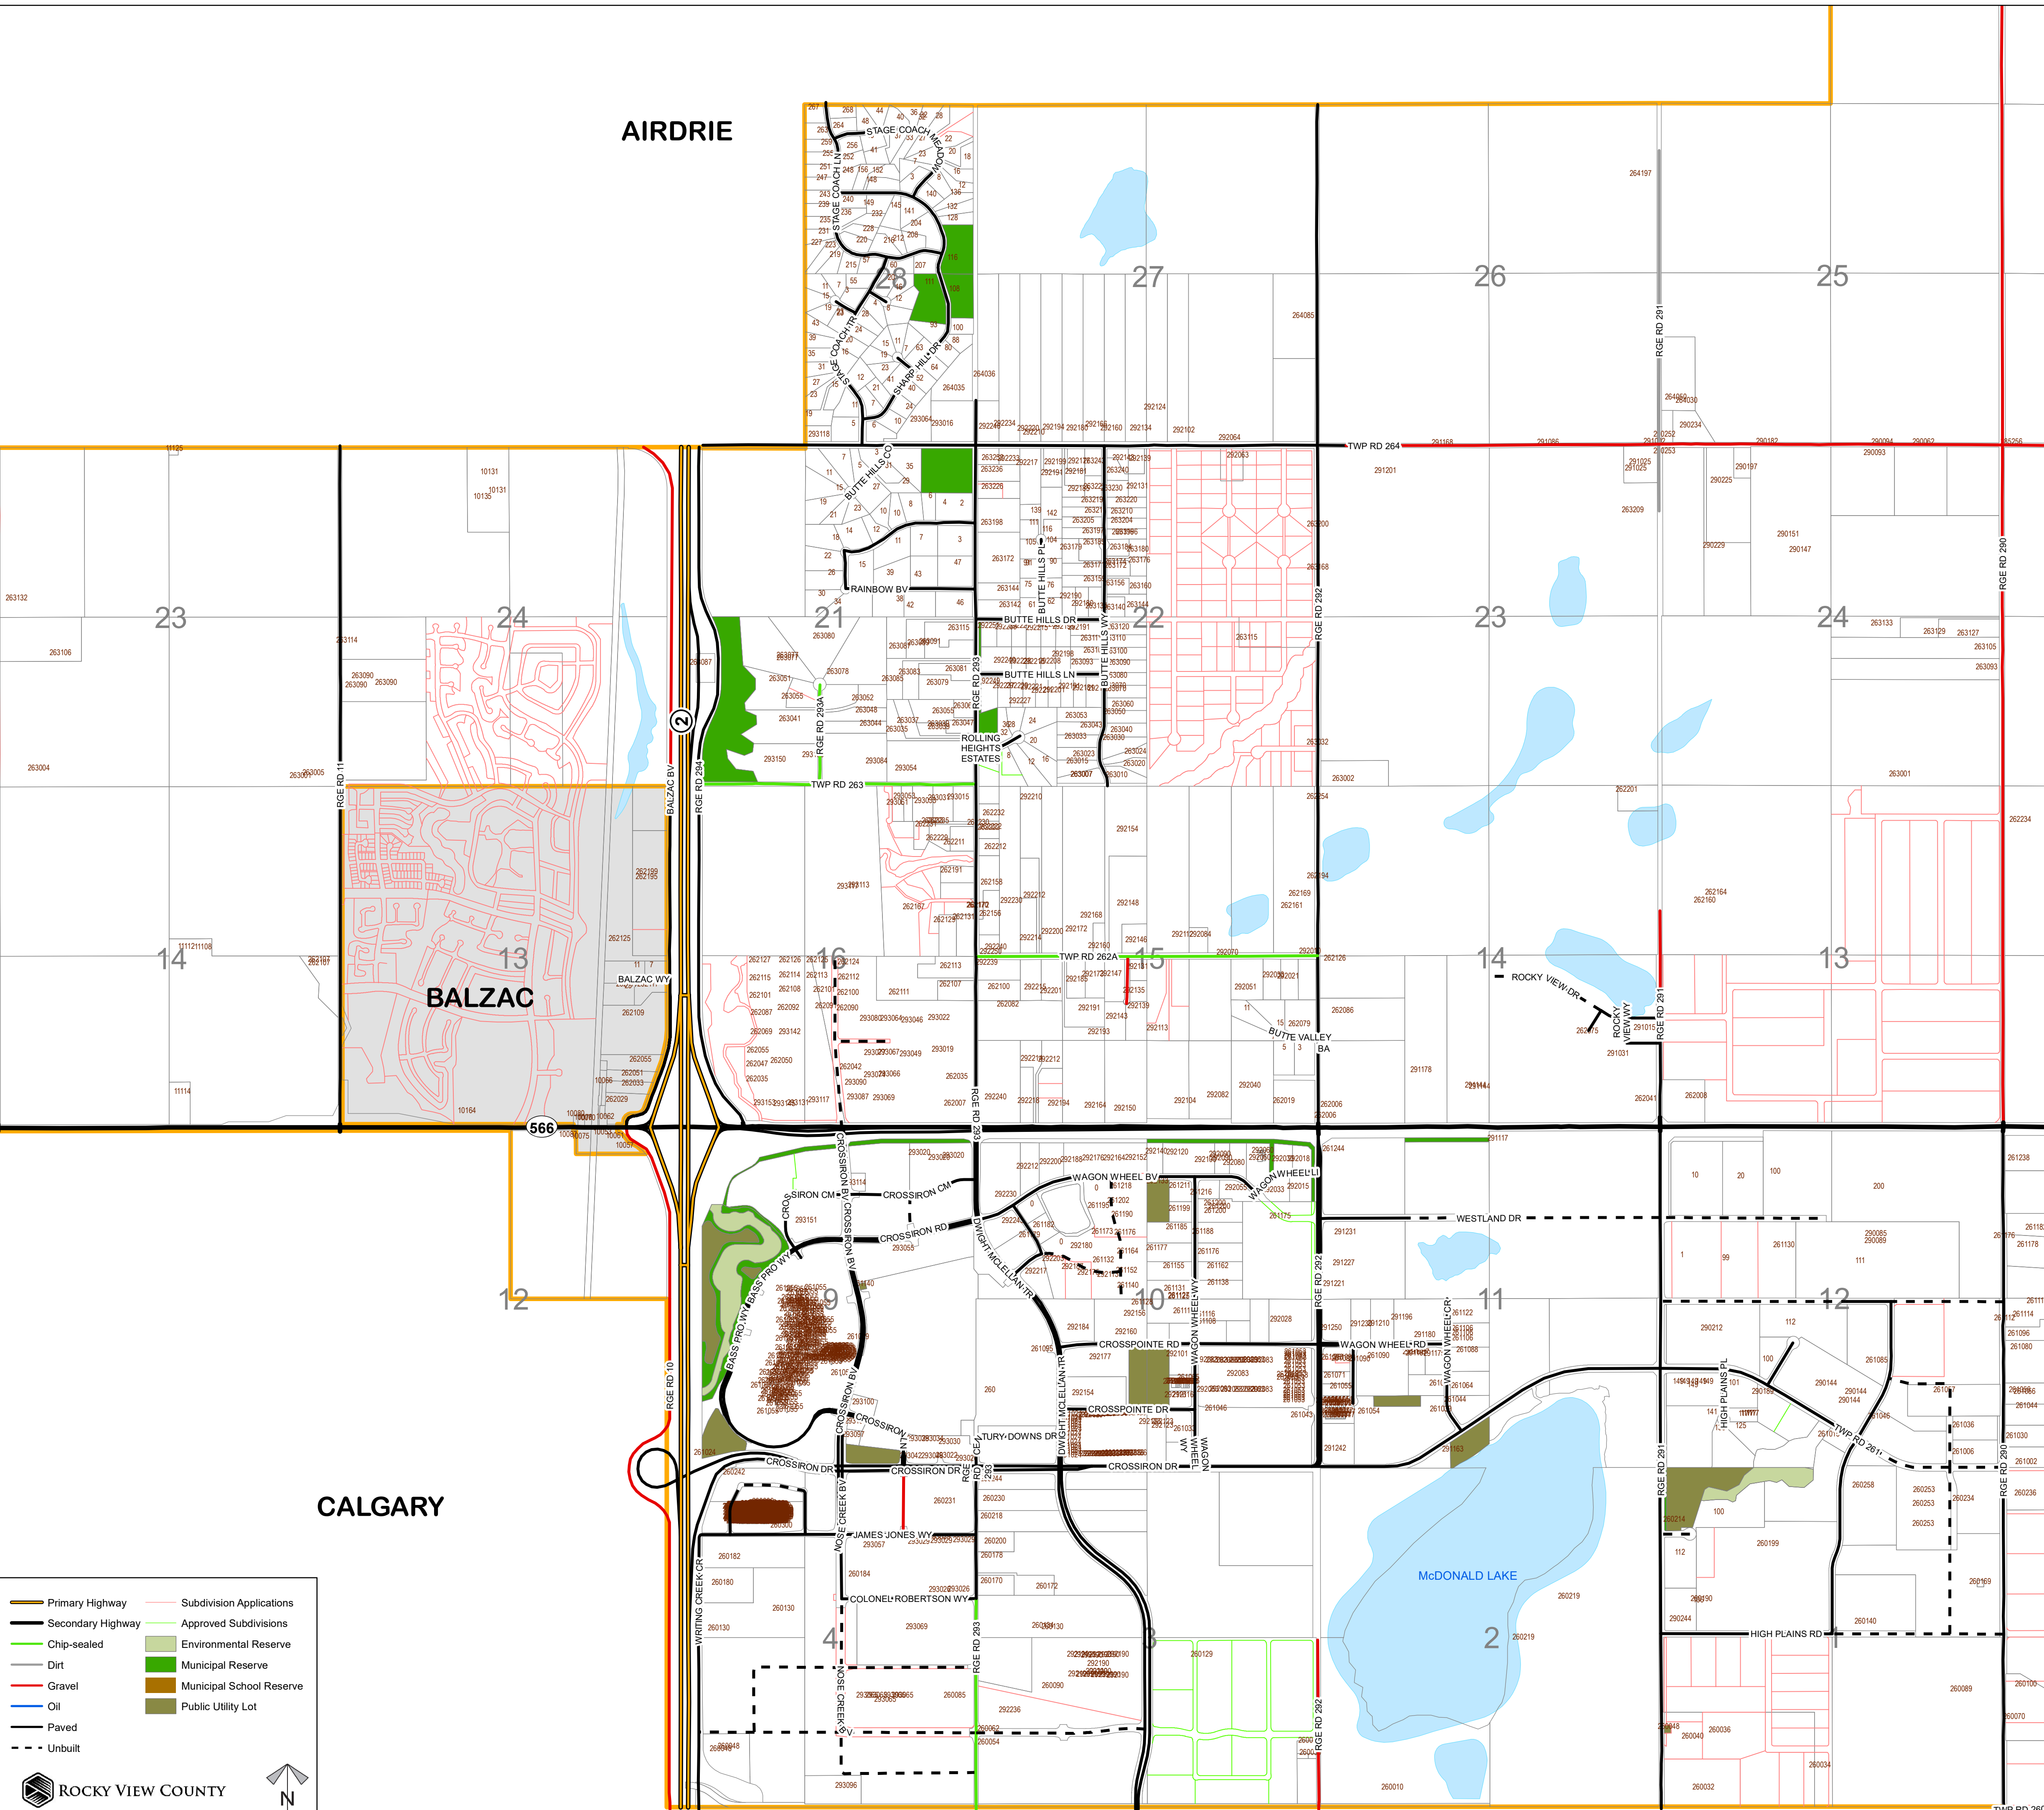

BALZAC / AIRDRIE AREA

AIRDRIE

CALGARY

- Primary Highway
- Secondary Highway
- Chip-sealed
- Dirt
- Gravel
- Oil
- Paved
- - - Unbuilt
- Subdivision Applications
- Approved Subdivisions
- Environmental Reserve
- Municipal Reserve
- Municipal School Reserve
- Public Utility Lot