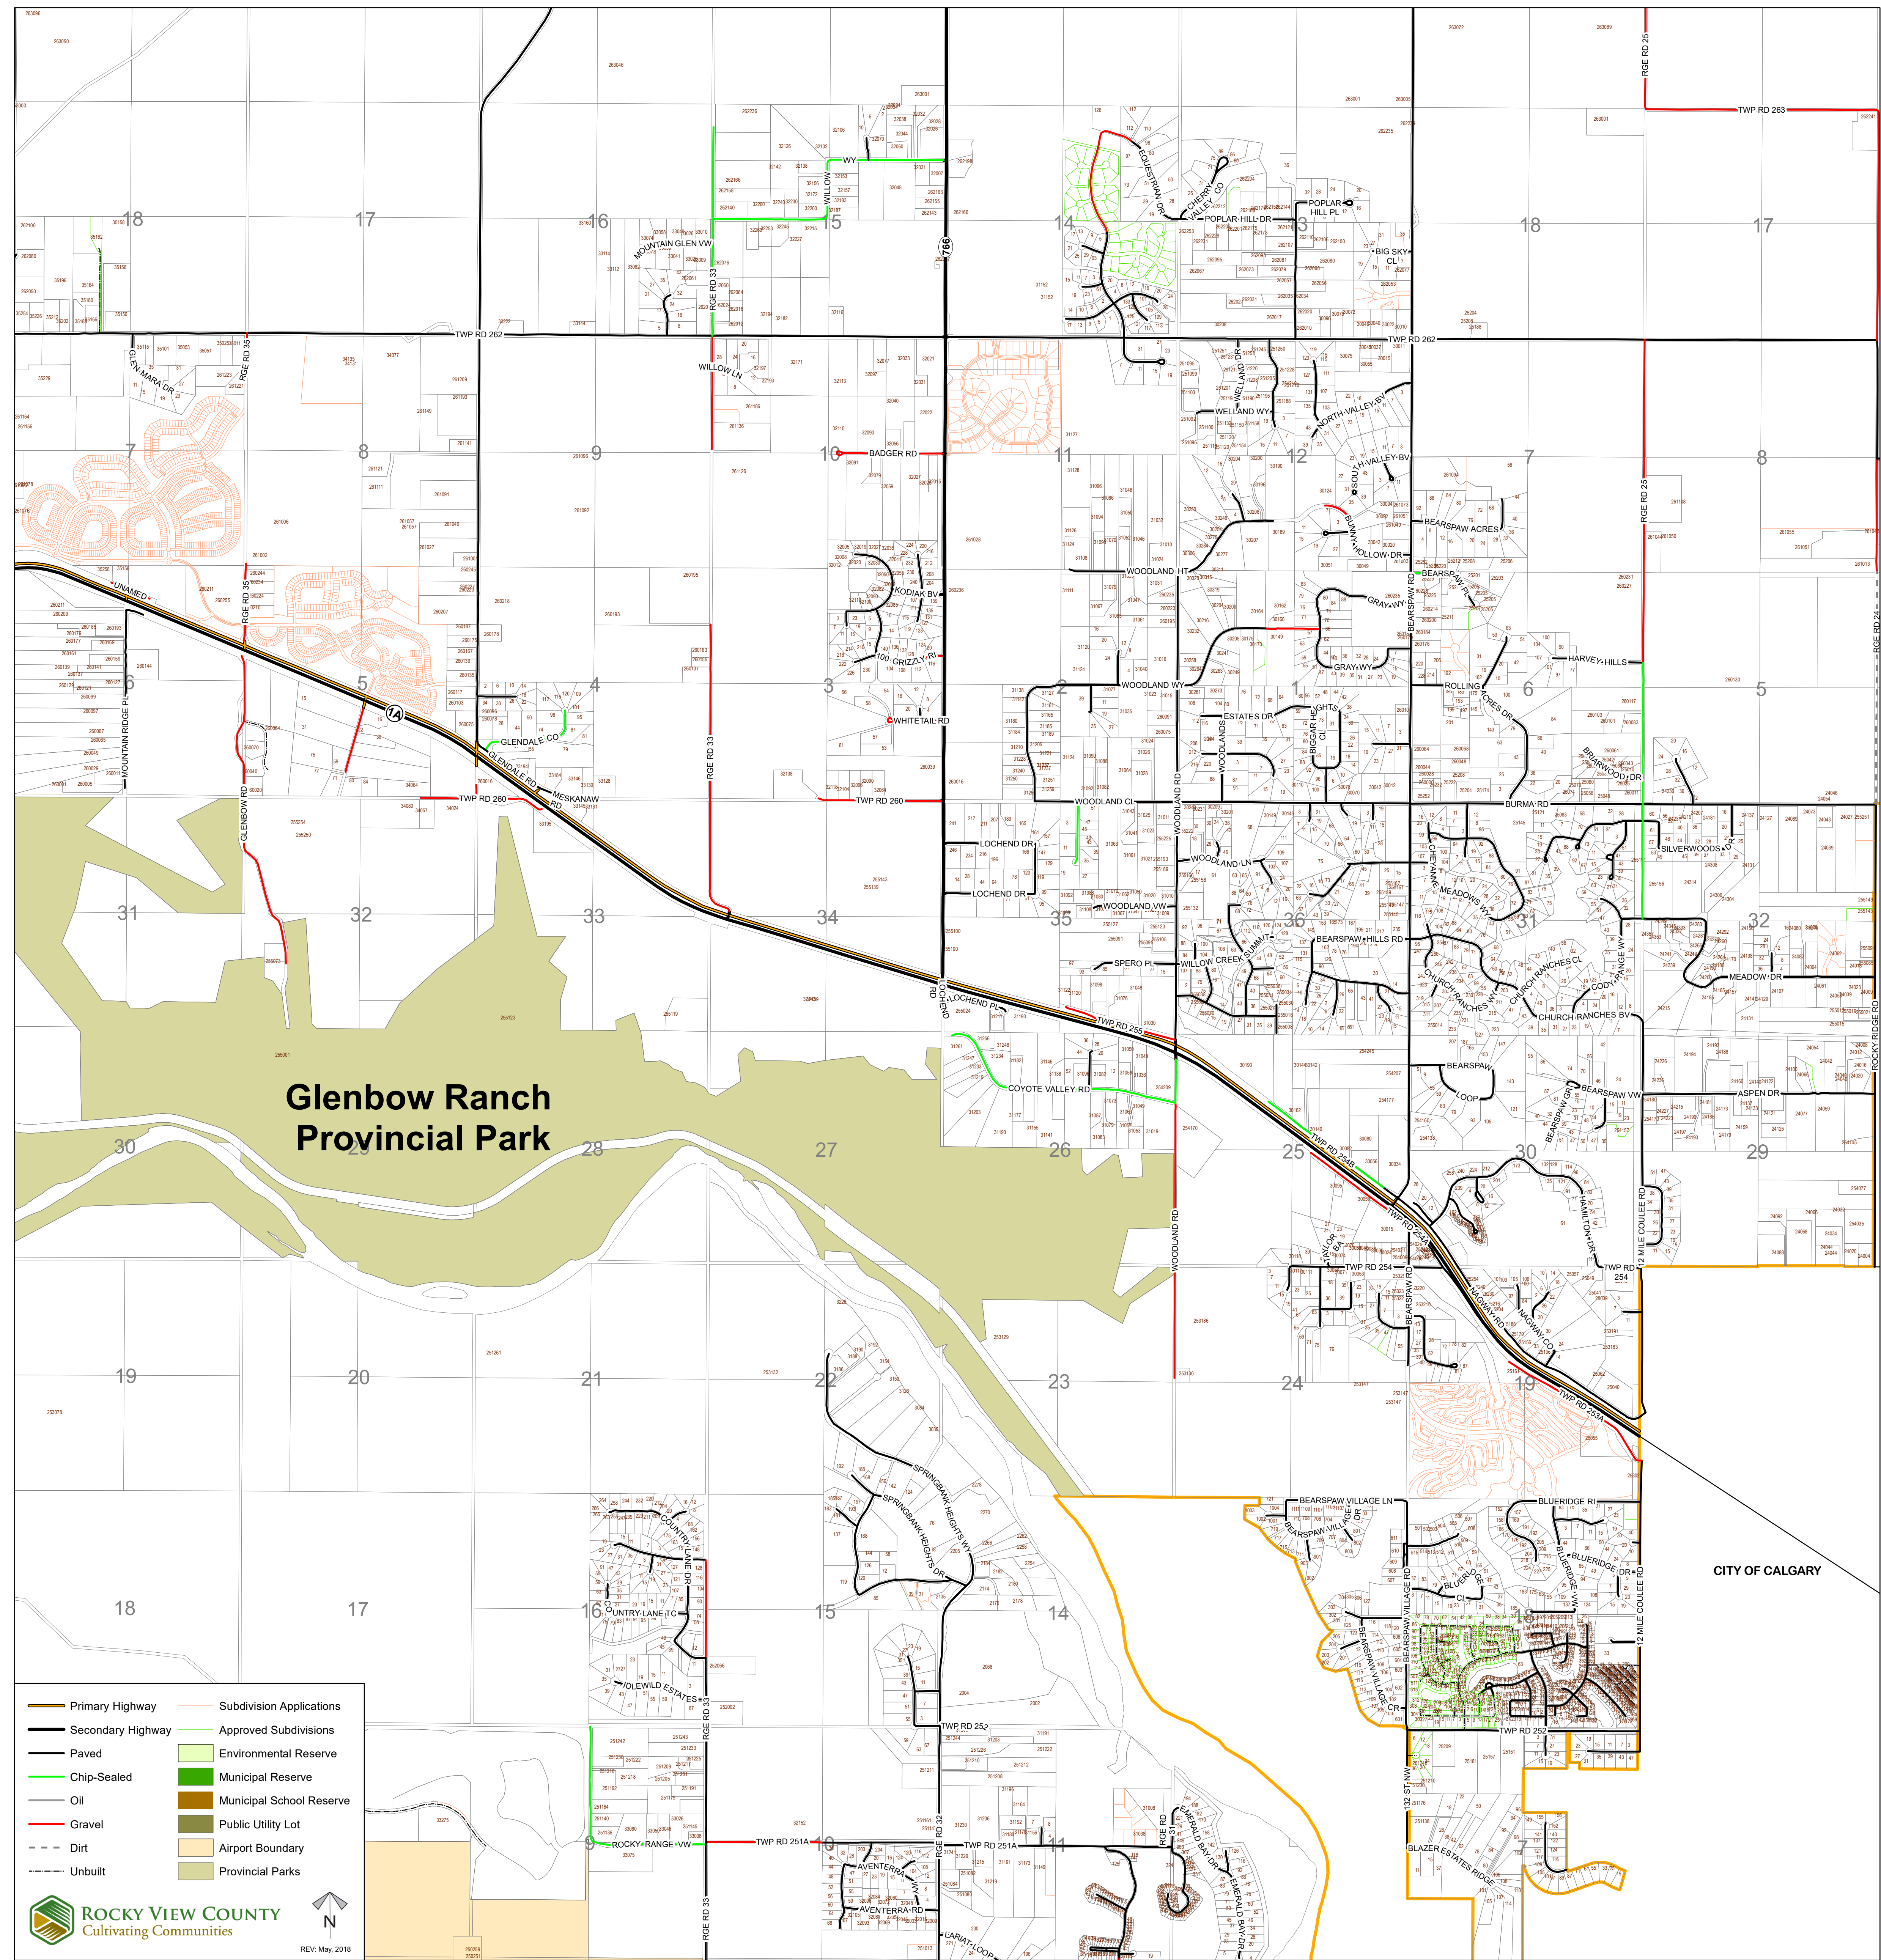

# BEARSPAW AREA MAP

**Glenbow Ranch  
Provincial Park**

CITY OF CALGARY

- |                   |                          |
|-------------------|--------------------------|
| Primary Highway   | Subdivision Applications |
| Secondary Highway | Approved Subdivisions    |
| Paved             | Environmental Reserve    |
| Chip-Sealed       | Municipal Reserve        |
| Oil               | Municipal School Reserve |
| Gravel            | Public Utility Lot       |
| Dirt              | Airport Boundary         |
| Unbuilt           | Provincial Parks         |