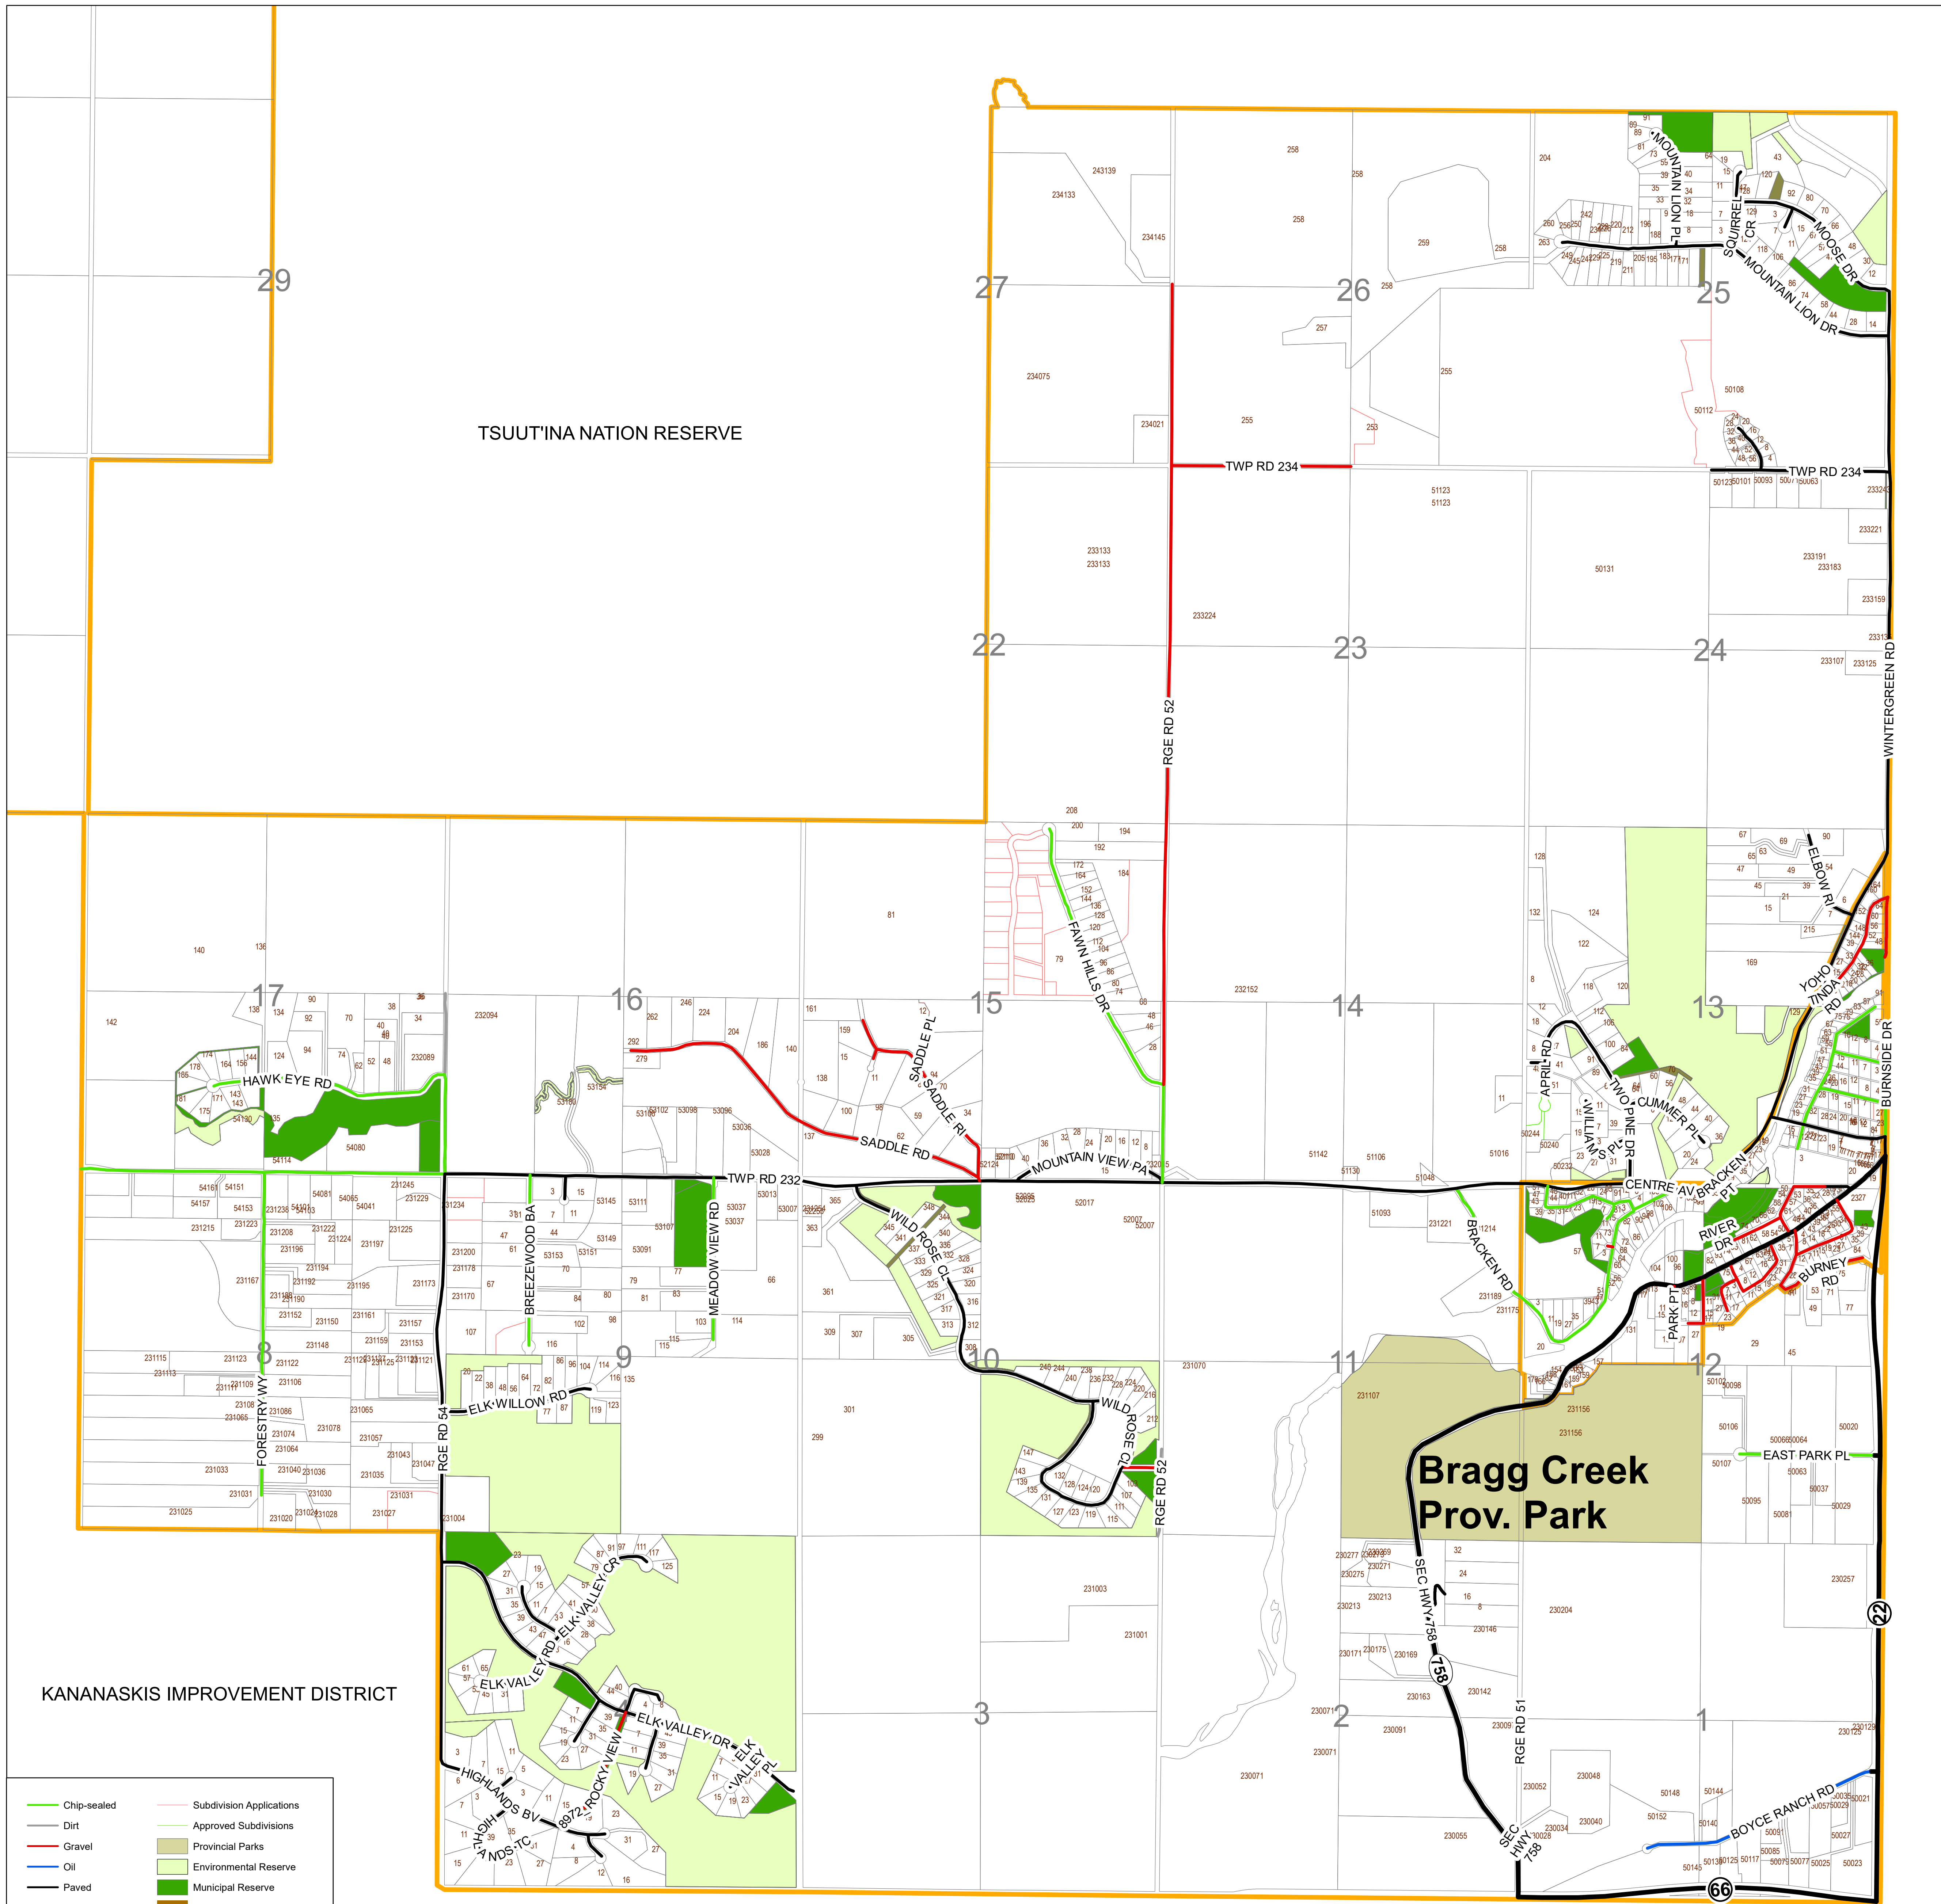

# BRAGG CREEK AREA MAP

KANANASKIS IMPROVEMENT DISTRICT

**Bragg Creek  
Prov. Park**

TSUUT'INA NATION RESERVE

MUNICIPAL DISTRICT OF FOOTHILLS

- Chip-sealed
- Dirt
- Gravel
- Oil
- Paved
- Unbuilt
- Primary Highway
- Secondary Highway
- Subdivision Applications
- Approved Subdivisions
- Provincial Parks
- Environmental Reserve
- Municipal Reserve
- Municipal School Reserve
- Public Utility Lot