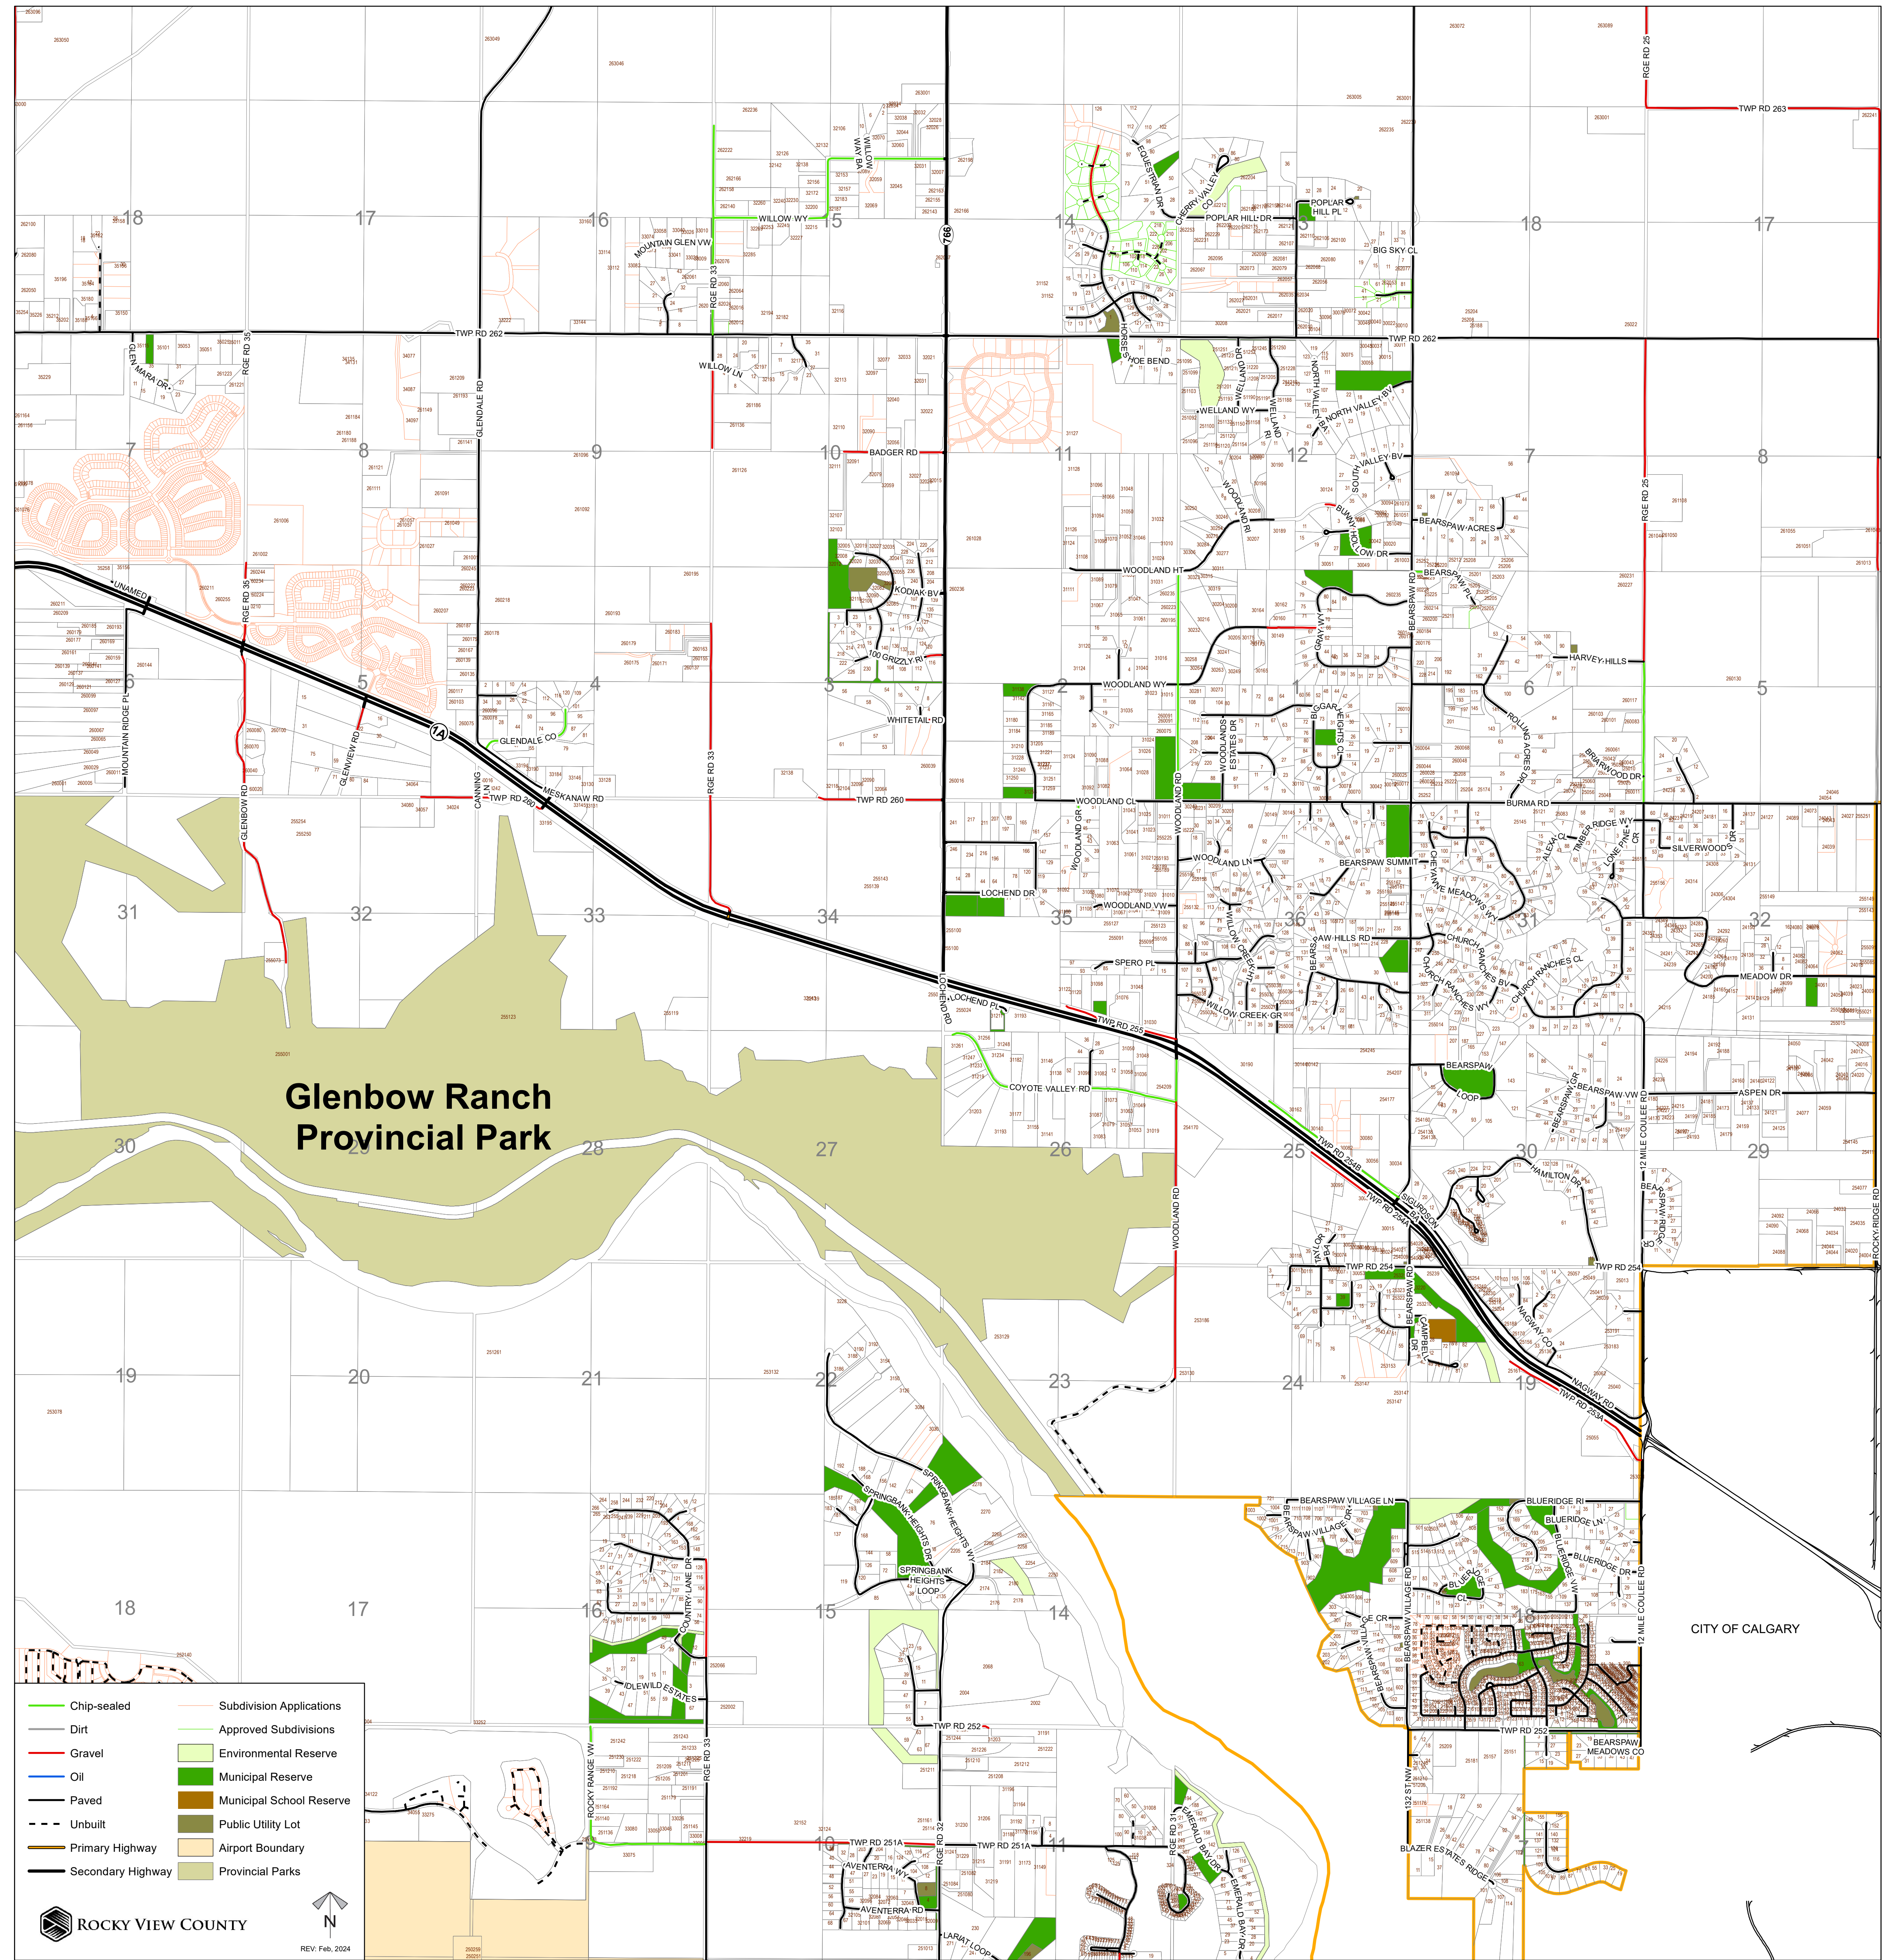

# BEARSPAW AREA MAP

**Glenbow Ranch  
Provincial Park**

CITY OF CALGARY