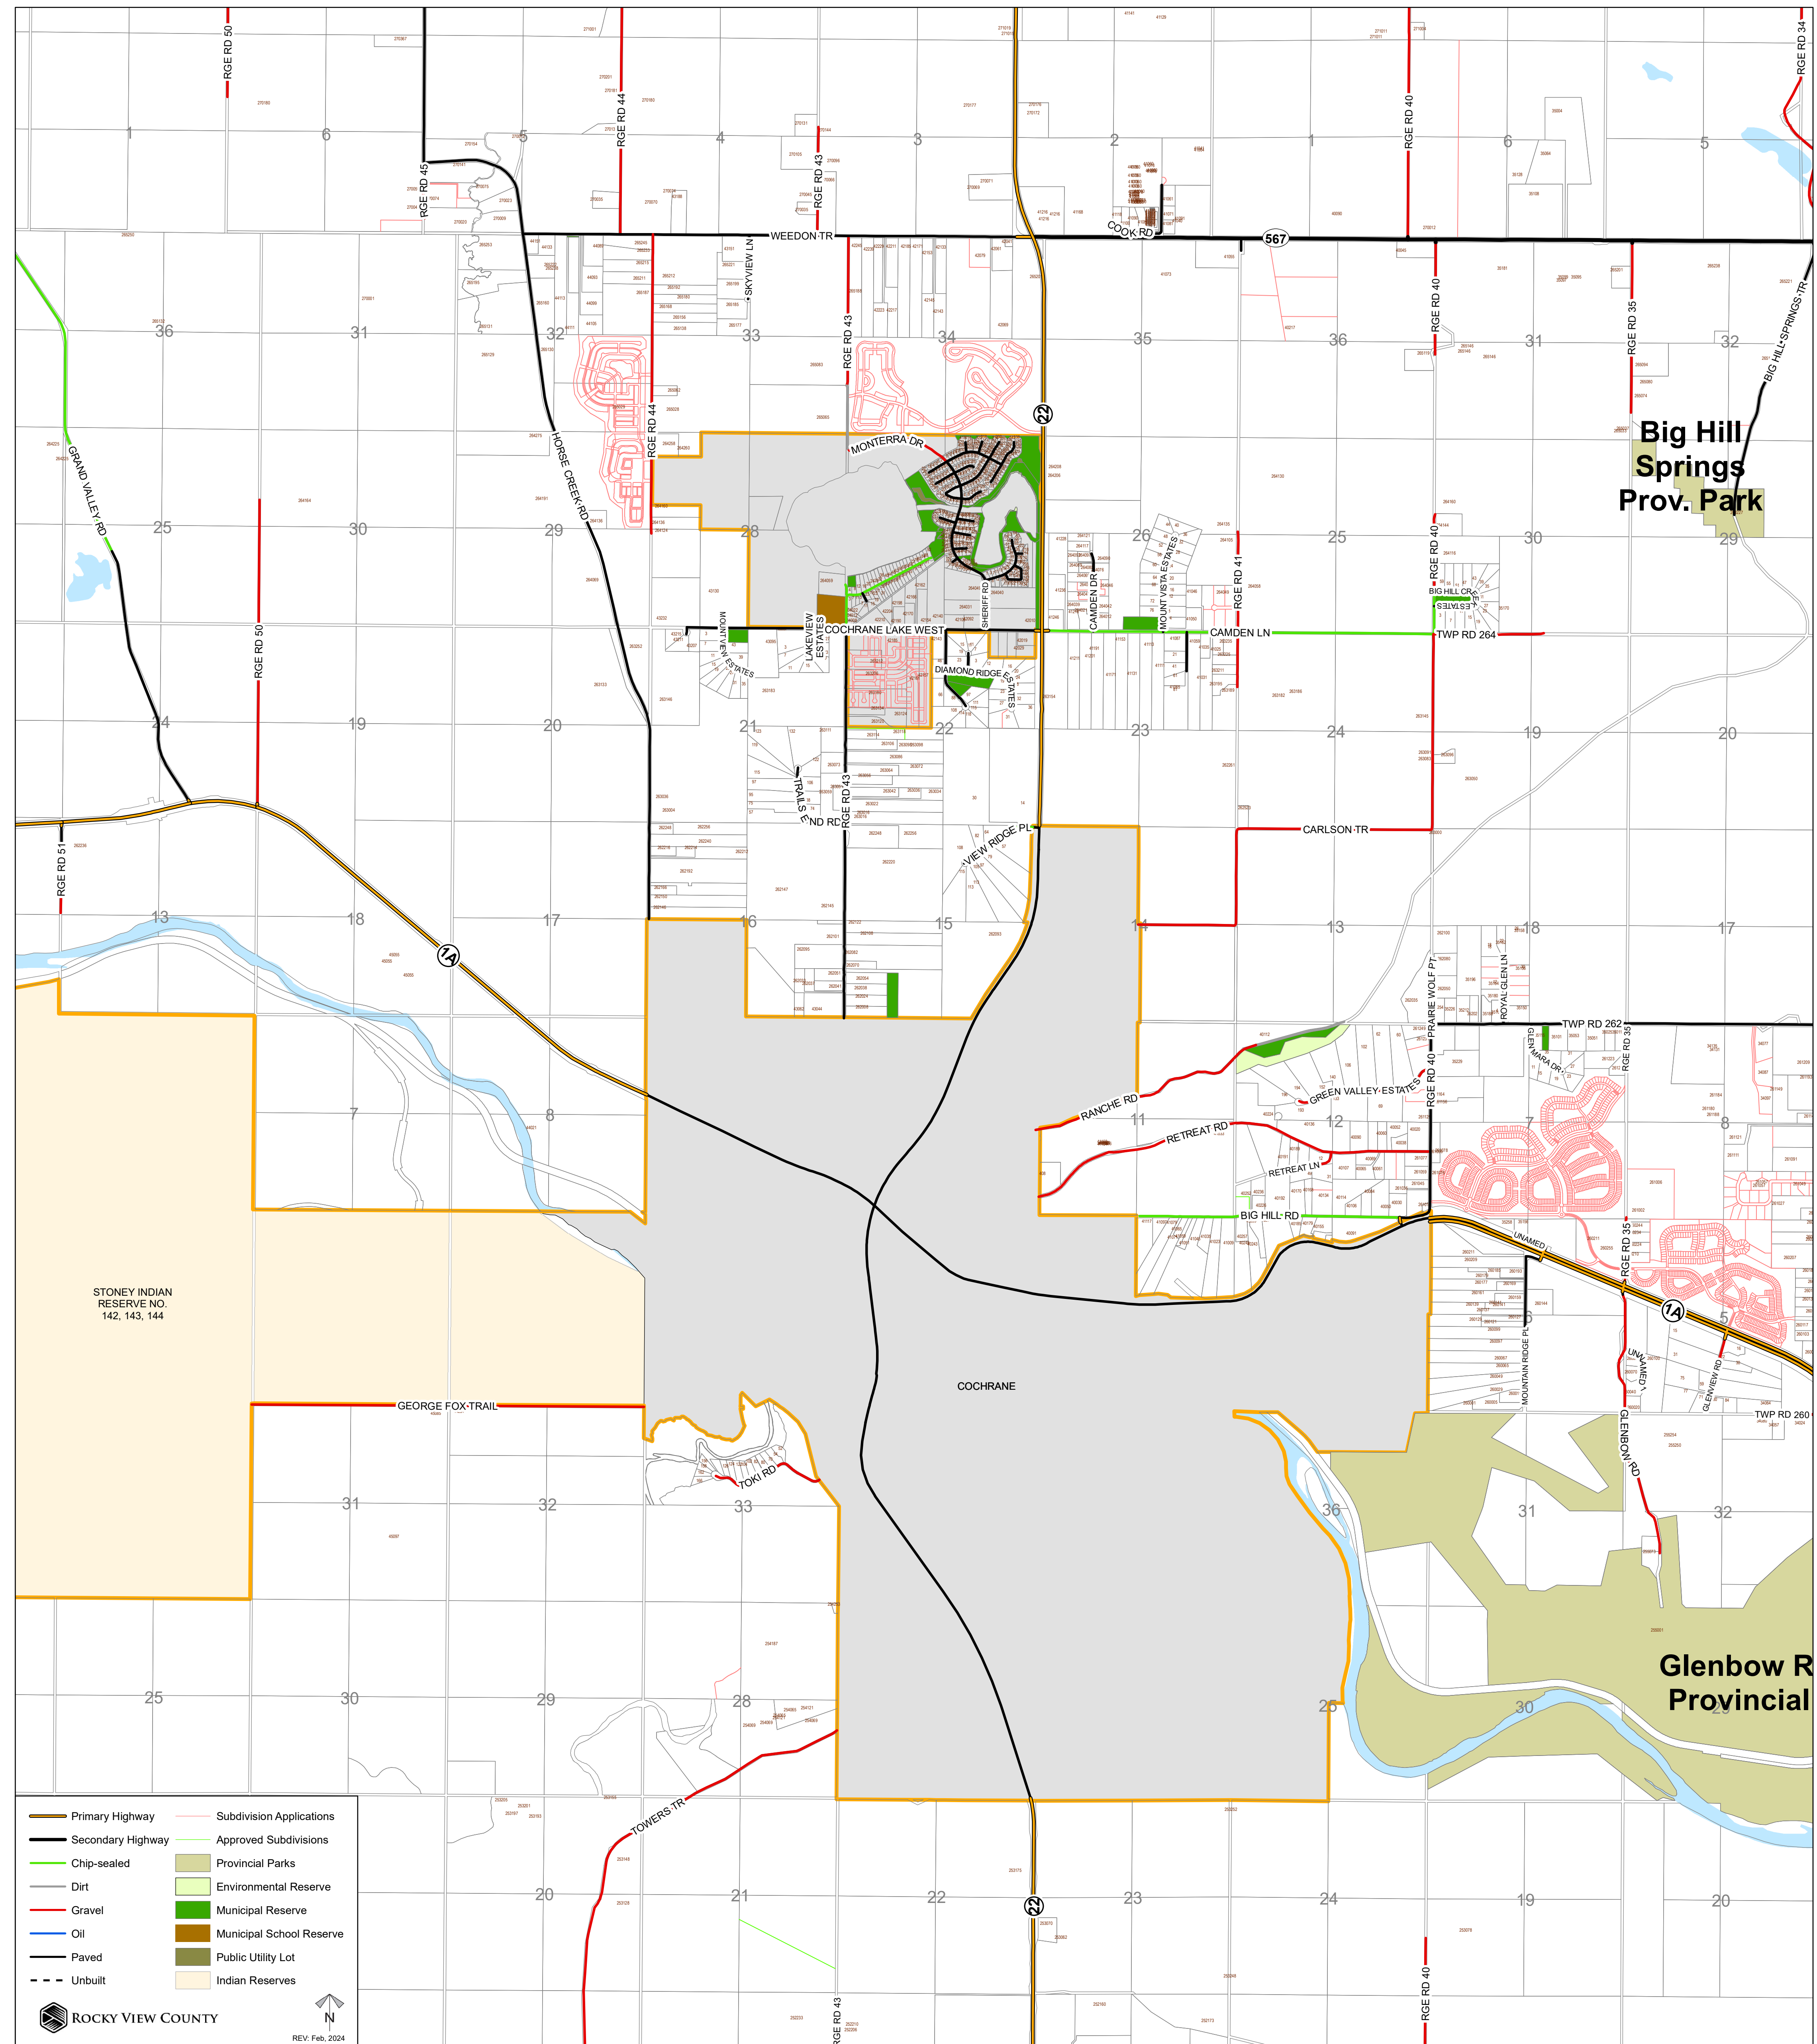

COCHRANE AREA

**Big Hill Springs
Prov. Park**

**Glenbow R
Provincial**

- Primary Highway
- Secondary Highway
- Chip-sealed
- Dirt
- Gravel
- Oil
- Paved
- - - Unbuilt
- Subdivision Applications
- Approved Subdivisions
- Provincial Parks
- Environmental Reserve
- Municipal Reserve
- Municipal School Reserve
- Public Utility Lot
- Indian Reserves